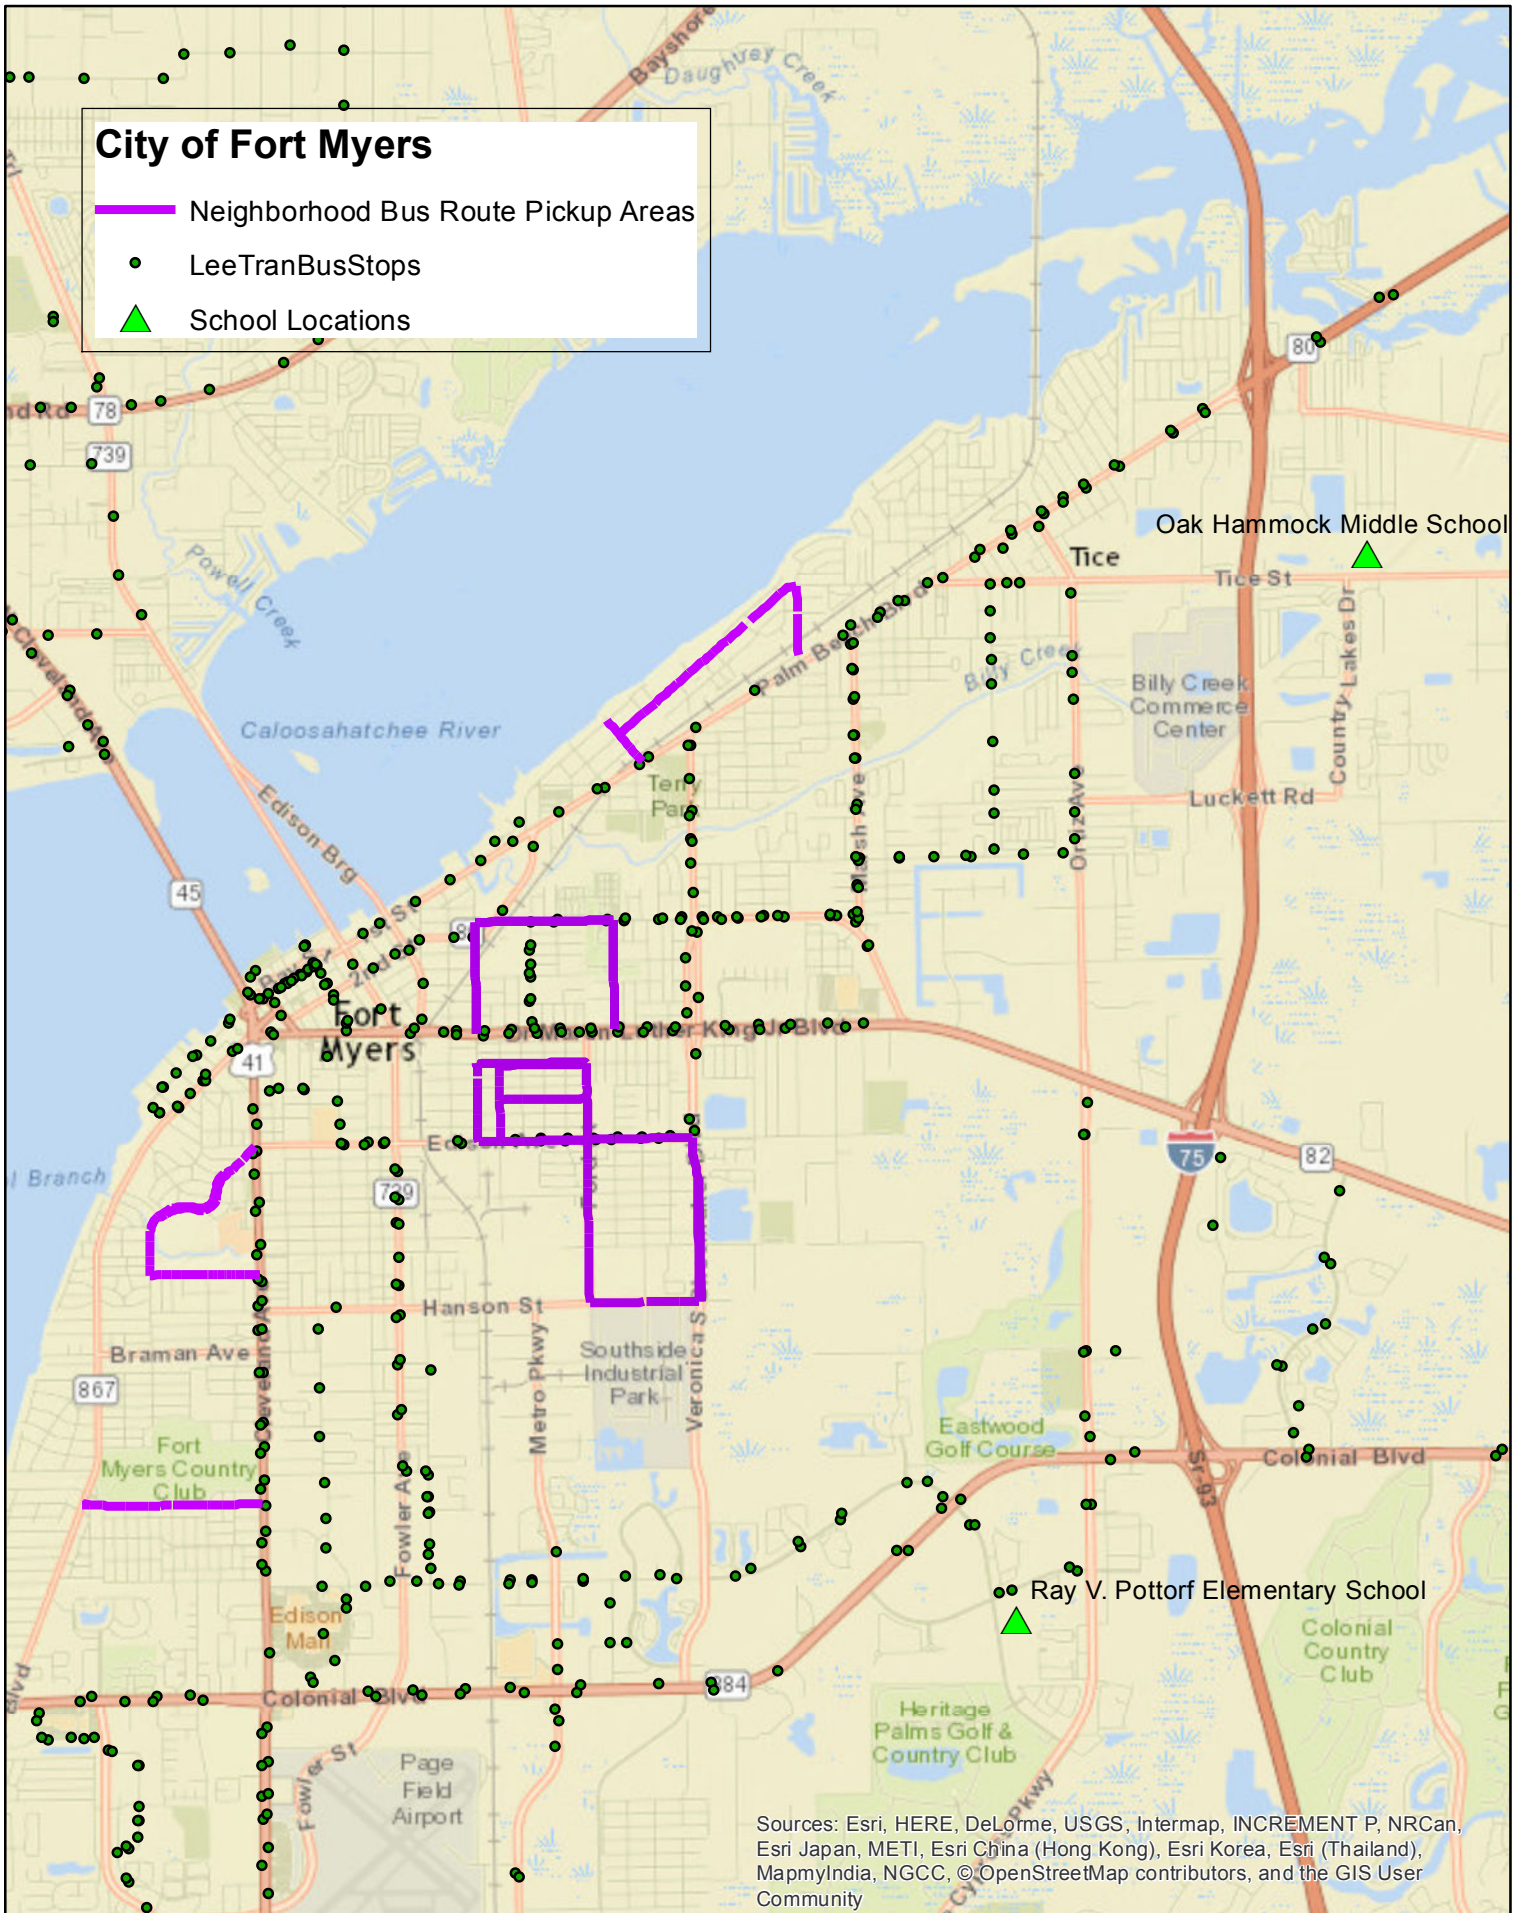

City of Fort Myers

- Neighborhood Bus Route Pickup Areas
- LeeTranBusStops
- School Locations

Sources: Esri, HERE, DeLorme, USGS, Intermap, INCREMENT P, NRCan, Esri Japan, METI, Esri China (Hong Kong), Esri Korea, Esri (Thailand), MapmyIndia, NGCC, © OpenStreetMap contributors, and the GIS User Community